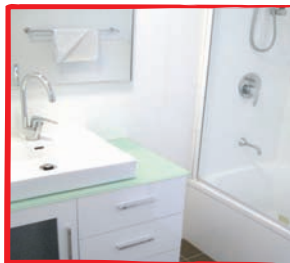

Quiet, Central, Eco Friendly, Motel & Holiday Units

Garden Units

Queensize bed, tea & toastmaking facilities, microwave, balcony, undercover parking.

Deluxe Studio Apartments

Queensize bed, single bed, sofa, kitchenette, tea & toastmaking facilities, microwave, balcony & patio, undercover parking.

Disabled Unit

Purpose built disabled unit, large bathroom, thermo valve, shower seat, queensize bed, single bed, sofa, tea & toastmaking, microwave. Patio. Undercover Parking.

Airlie Beach Motor Lodge is an Eco Friendly, resort style complex situated in a Quiet and Central area with some sea views overlooking Airlie Bay.